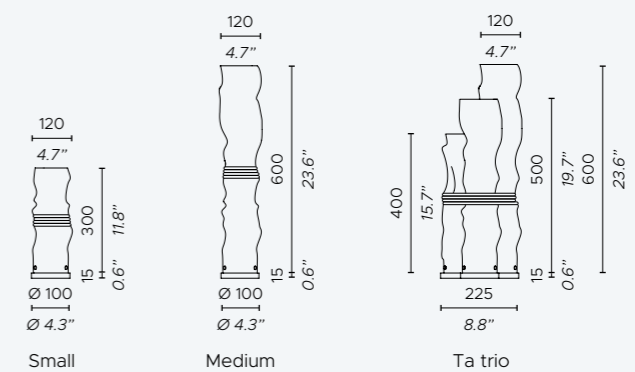

Lampade da tavolo / Table lamps

Diffusore / Diffuser

Policarbonato bisatinato
Dual satin polycarbonate

Fonte luminosa / Light source

220 - 240V:
So - FI - Ta Custom Strip LED 15W/m

So
Dimmerazione a taglio di fase/Triac - altri sistemi di dimmerazione (DALI e 1-10V) disponibili su richiesta
Phase cut/Triac dimming - alternative dimming systems (DALI and 1-10V) available on demand

FI
Dimmerabile a piede / Dimmable with foot control

Ta
Dimmerabile con interruttore su cavo
Dimmable with switch on cable

Accessorio / Accessory

Corda in tessuto color bianco/grigio
White/grey colour fabric rope

110V:
So - FI - Ta Custom Strip LED 15W/m

So
Dimmerazione a taglio di fase/Triac - sistema di dimmerazione 1-10V disponibile su richiesta
Phase cut/Triac dimming - 1-10V dimming system available on demand

FI
Dimmerabile a piede / Dimmable with foot control

Ta
Dimmerabile con interruttore su cavo
Dimmable with switch on cable