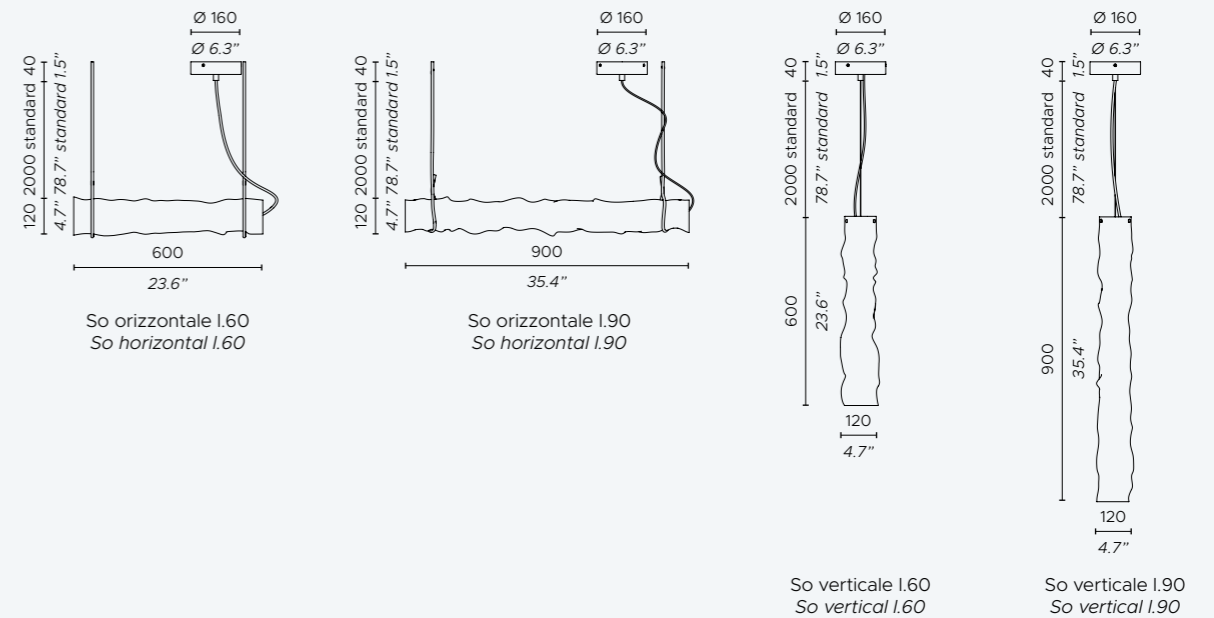

Sospensioni / Suspensions